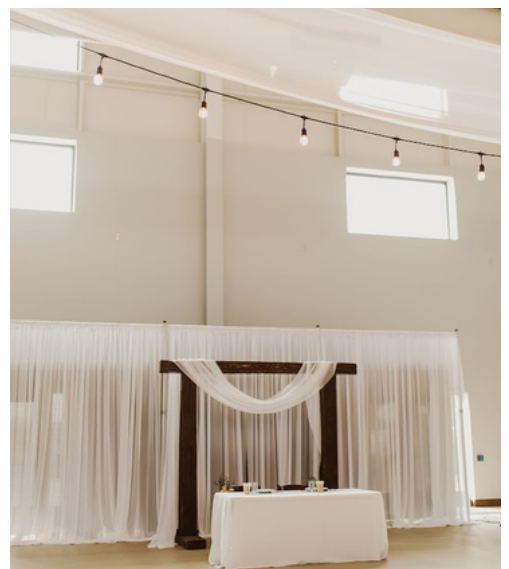

📷 Callie Brooke Photography & Britnee Lynn Photography

linen rentals

IN-HOUSE CHAMPAGNE & EMERALD VELVET LINENS **COMING SOON**

IVORY RUCHED LINENS - \$25 PER 8FT TABLE

INTERESTED IN A DIFFERENT COLOR LINEN OR DIFFERENT MATERIAL?
ASK YOUR COORDINATOR ABOUT OUR OUTSOURCING OPTIONS FOR
THESE LINENS.