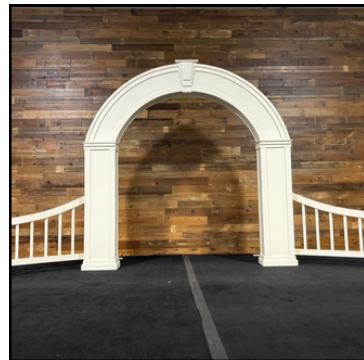

Kruse Plaza

Decor Catalog

arch rentals

Chapel Arch
\$50

Triangle Arch
\$50

Gold Hexagon
\$75

Willow Branch
\$75

Boho - Tri Set
\$75 for 2, \$125 for 3

Double Wooden Hexagon
\$125

Barn Doors
\$125

Field Arch
\$150

Ivory Arch
\$200

*See Pg. 9 for Arch Drape Rentals

📷 Shannon Ferguson Photography, Alex Bo Photography

📷 Dustin & Corynn Photography, Ana Pierson Photography