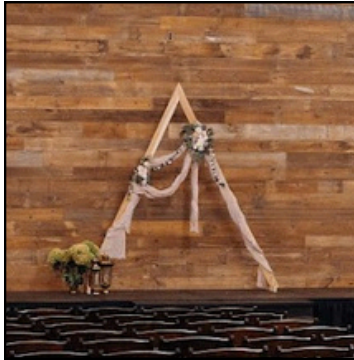

Kruse Plaza

Decor Catalog

arch rentals

Chapel Arch
\$50

Triangle Arch
\$50

Gold Hexagon
\$75

Willow Branch
\$75

Boho - Tri Set
\$75 for 2, \$125 for 3

Double Wooden Hexagon
\$125

Barn Doors
\$125

Field Arch
\$150

Ivory Arch
\$200

*See Pg. 9 for Arch Drape Rentals

📷 Shannon Ferguson Photography, Alex Bo Photography

📷 Dustin & Corynn Photography, Ana Pierson Photography